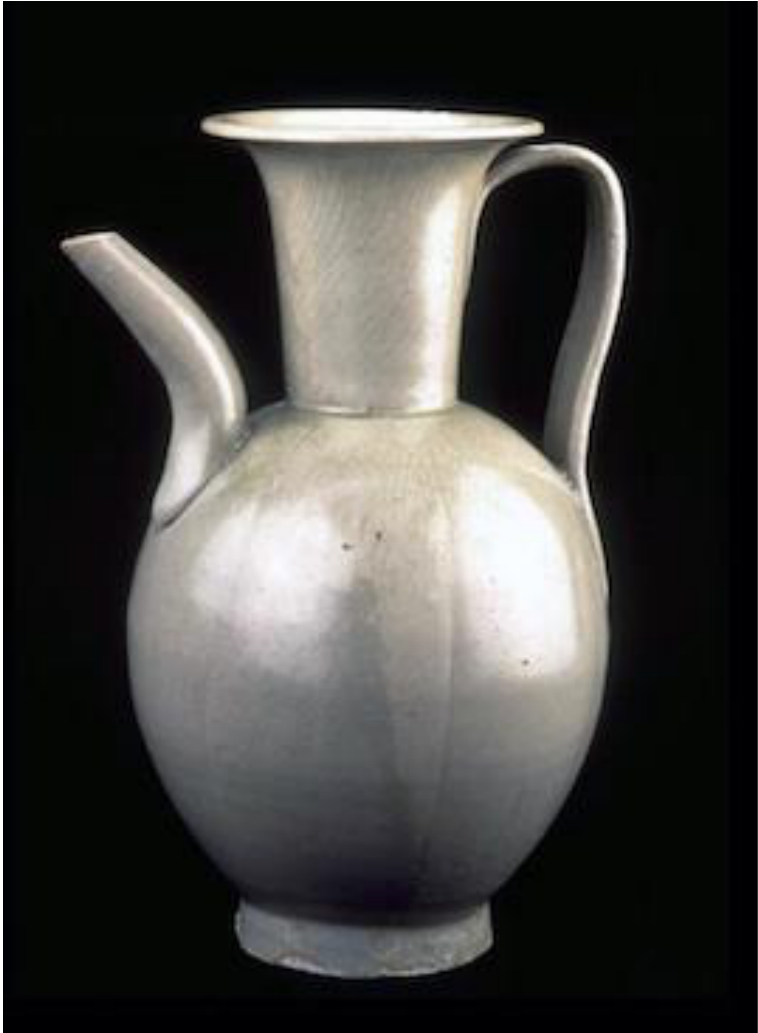

Jade Snow Wong: Shaping Her Own Story

Image courtesy of
the Family of Jade
Snow Wong

Compare/Contrast

Song Dynasty Ewer

Qing Dynasty Ewer

Song or Qing Dynasty?

Jade Snow Wong's Ceramics

Image Credits:

Right: **Ewer with phoenix headed spout.** China, Jingdezhen, Jiangxi province. Qing dynasty (1644-1911), Reign of the Kangxi emperor (1662-1722). Asian Art Museum, The Avery Brundage Collection. B60P249. Photograph © Asian Art Museum of San Francisco.

Image Credits:

Slide 7:

Flat-bottomed dish in the shape of a five-lobed flower. China, Longquan, Zhejiang province. Southern Song period (1127-1279). Asian Art Museum, The Avery Brundage Collection. B60P1696. Photograph © Asian Art Museum of San Francisco.